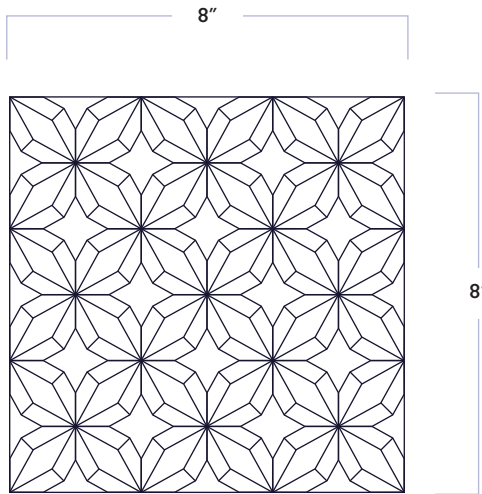

Encaustic Echoes Flourish

DATE REVISED: SEPTEMBER 2023

WALKER
ZANGER™

MATERIAL	Porcelain
FINISH	Matte
THICKNESS	3/8"
SHEET SIZE	8" x 8"
COVERAGE SQFT/PIECE	0.43 SqFt
MOUNTING	Loose
DCOF	>0.42

AVAILABLE COLORS