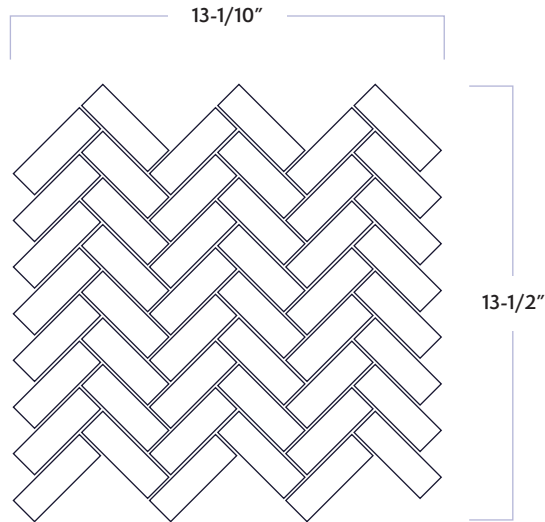

Foussana

1" x 3" Herringbone

DATE REVISED: SEPTEMBER 2023

WALKER
ZANGER™

MATERIAL	Porcelain
FINISH	Brushed
THICKNESS	3/8"
SHEET SIZE	13-1/10" x 13-1/2"
COVERAGE SQFT/PIECE	1.000 SqFt
MOUNTING	Mesh

AVAILABLE COLORS