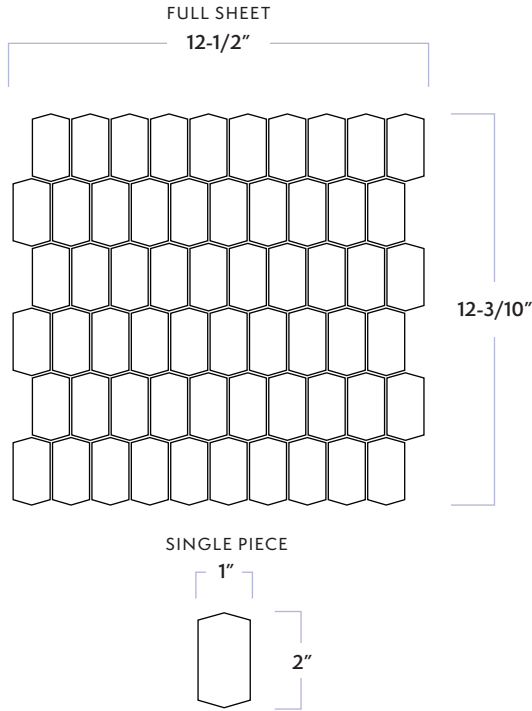

Foussana

Hive Mosaic

DATE REVISED: SEPTEMBER 2023

WALKER ZANGER™

MATERIAL	Porcelain
FINISH	Brushed
THICKNESS	3/8"
SHEET SIZE	12-3/10" x 12-1/2"
COVERAGE SQFT/PIECE	1.01 SqFt
MOUNTING	Mesh

AVAILABLE COLORS

RECOMMENDED USAGES