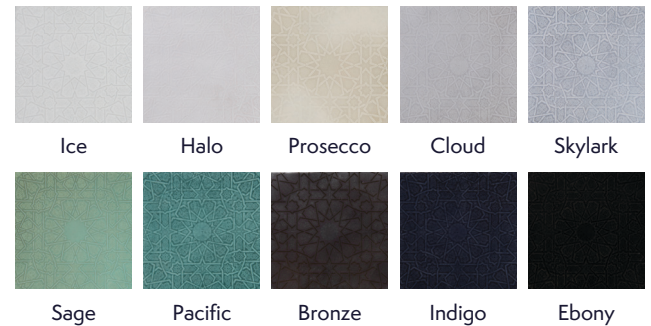

Gallerie ZLG™

5" x 5" Yassina Deco

DATE REVISED: DECEMBER 2024

WALKER ZANGER®

| | |
|---------------------|-------------------|
| MATERIAL | Ceramic |
| FINISH | Glazed |
| THICKNESS | 1/2" |
| SHEET SIZE | 4-9/10" x 4-9/10" |
| COVERAGE SQFT/PIECE | 0.1682 SqFt |
| MOUNTING | Loose |

AVAILABLE COLORS

RECOMMENDED USAGES

-  Commercial Interior Wall
-  Residential Interior Wall
-  Fireplace Surround
-  Shower Wall

MATERIAL DATA

MAINTENANCE

-  Sealing is not required
-  Clean with a damp cloth and a gentle, non-acidic soap