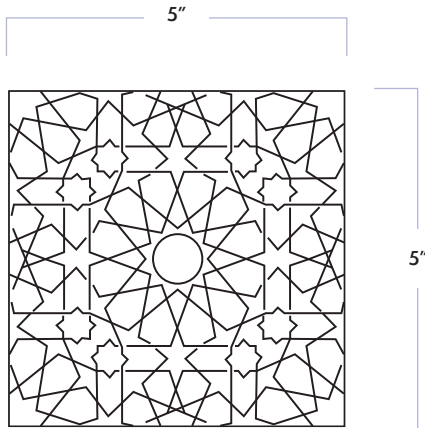

Gallerie ZLG™

5" x 5" Yassina Deco

DATE REVISED: DECEMBER 2024

WALKER ZANGER®

| | |
|---------------------|-------------------|
| MATERIAL | Ceramic |
| FINISH | Glazed |
| THICKNESS | 1/2" |
| SHEET SIZE | 4-9/10" x 4-9/10" |
| COVERAGE SQFT/PIECE | 0.1682 SqFt |
| MOUNTING | Loose |