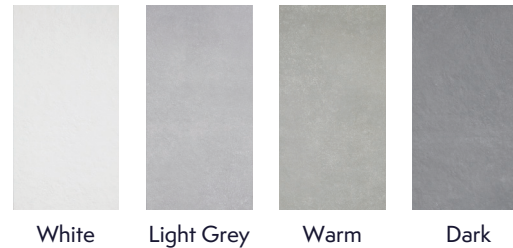

Level

12" x 24" Textured Field

DATE REVISED: MAY 2024

WALKER ZANGER

| | |
|---------------------|--------------------|
| MATERIAL | Porcelain |
| FINISH | Textured |
| THICKNESS | 3/8" |
| SHEET SIZE | 11-7/10" x 23-1/2" |
| COVERAGE SQFT/PIECE | 1.918 SqFt |
| MOUNTING | Loose |
| DCOF | >0.42 |

AVAILABLE COLORS

RECOMMENDED USAGES

- Commercial Exterior Wall
- Commercial Interior Wall
- Commercial Exterior Floor
- Commercial Interior Floor
- Residential Exterior Wall
- Residential Interior Wall
- Residential Exterior Floor
- Residential Interior Floor
- Fireplace Surround
- Shower Floor*
- Shower Wall
- Steam Shower Floor
- Steam Shower Wall