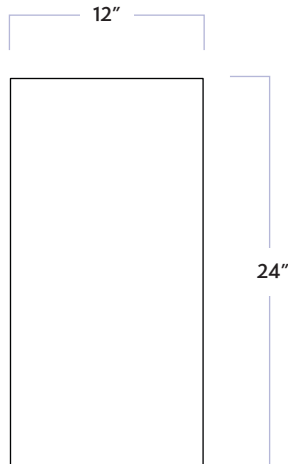

Level

12" x 24" Textured Field

DATE REVISED: MAY 2024

WALKER ZANGER

| | |
|---------------------|--------------------|
| MATERIAL | Porcelain |
| FINISH | Textured |
| THICKNESS | 3/8" |
| SHEET SIZE | 11-7/10" x 23-1/2" |
| COVERAGE SQFT/PIECE | 1.918 SqFt |
| MOUNTING | Loose |
| DCOF | >0.42 |

Level
12" x 24" Textured Field

DATE REVISED: MAY 2024