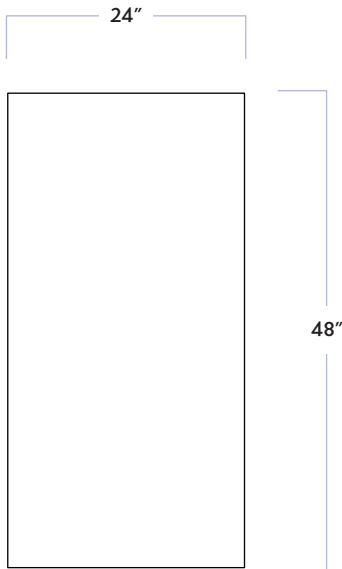

Level

24" x 48" Matte Field

DATE REVISED: MAY 2024

WALKER ZANGER

| | |
|---------------------|--------------------|
| MATERIAL | Porcelain |
| FINISH | Matte |
| THICKNESS | 3/8" |
| SHEET SIZE | 23-1/2" x 47-1/10" |
| COVERAGE SQFT/PIECE | 7.711 SqFt |
| MOUNTING | Loose |
| DCOF | >0.42 |

Level
24" x 48" Matte Field

DATE REVISED: MAY 2024