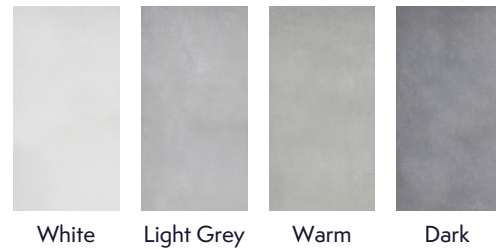

Level

24" x 48" Matte Field

DATE REVISED: MAY 2024

WALKER ZANGER

| | |
|---------------------|--------------------|
| MATERIAL | Porcelain |
| FINISH | Matte |
| THICKNESS | 3/8" |
| SHEET SIZE | 23-1/2" x 47-1/10" |
| COVERAGE SQFT/PIECE | 7.711 SqFt |
| MOUNTING | Loose |
| DCOF | >0.42 |

AVAILABLE COLORS

RECOMMENDED USAGES

- Commercial Exterior Wall
- Commercial Interior Wall
- Commercial Exterior Floor
- Commercial Interior Floor
- Residential Exterior Wall
- Residential Interior Wall
- Residential Exterior Floor
- Residential Interior Floor
- Fireplace Surround
- Shower Floor*
- Shower Wall
- Steam Shower Floor
- Steam Shower Wall