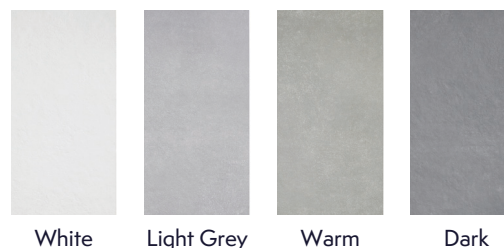

Level

24" x 48" Textured Field

DATE REVISED: MAY 2024

WALKER ZANGER

MATERIAL	Porcelain
FINISH	Textured
THICKNESS	3/8"
SHEET SIZE	23-1/2" x 47-1/10"
COVERAGE SQFT/PIECE	7.711 SqFt
MOUNTING	Loose
DCOF	>0.42

AVAILABLE COLORS

RECOMMENDED USAGES

- Commercial Exterior Wall
- Commercial Interior Wall
- Commercial Exterior Floor
- Commercial Interior Floor
- Residential Exterior Wall
- Residential Interior Wall
- Residential Exterior Floor
- Residential Interior Floor
- Fireplace Surround
- Shower Floor*
- Shower Wall
- Steam Shower Floor
- Steam Shower Wall