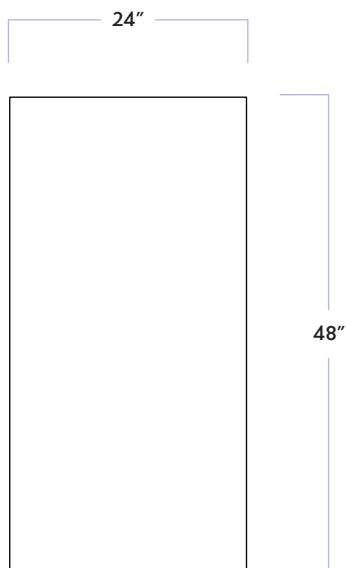

Level

24" x 48" Textured Field

DATE REVISED: MAY 2024

WALKER ZANGER

MATERIAL	Porcelain
FINISH	Textured
THICKNESS	3/8"
SHEET SIZE	23-1/2" x 47-1/10"
COVERAGE SQFT/PIECE	7.711 SqFt
MOUNTING	Loose
DCOF	>0.42

Level
24" x 48" Textured Field

DATE REVISED: MAY 2024