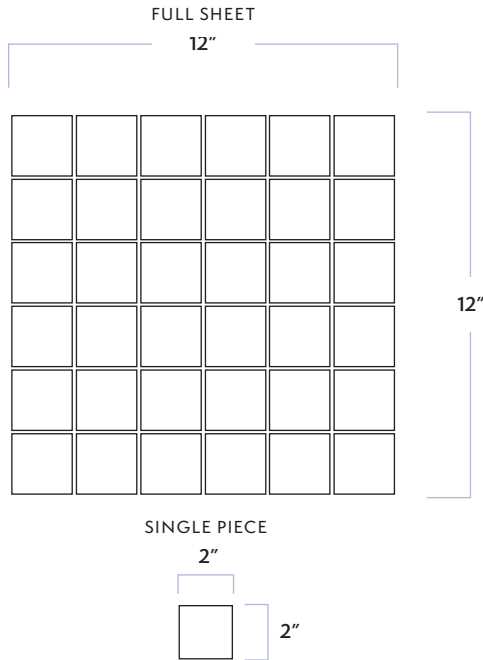

Level

2" x 2" Mosaic

DATE REVISED: MAY 2024

WALKER ZANGER

MATERIAL	Porcelain
FINISH	Matte
THICKNESS	3/8"
SHEET SIZE	11-7/10" x 11-7/10"
COVERAGE SQFT/PIECE	0.956 SqFt
MOUNTING	Mesh
DCOF	>0.42

AVAILABLE COLORS

Level
2" x 2" Mosaic
DATE REVISED: MAY 2024