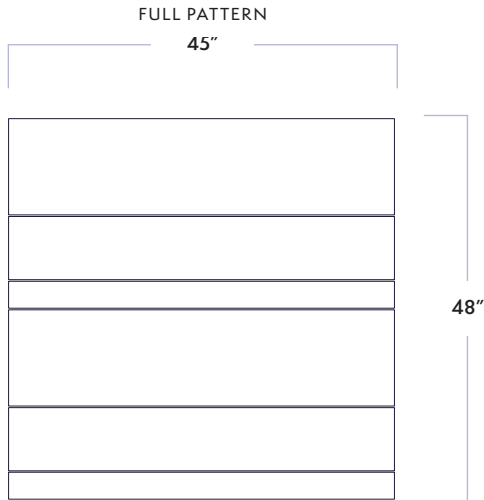

Level Deco Mosaic

DATE REVISED: MAY 2024

WALKER ZANGER

MATERIAL	Porcelain
FINISH	Matte/Textured
THICKNESS	3/8"
SHEET SIZE	45" x 48"
COVERAGE SQFT/PIECE	15.00 SqFt
MOUNTING	Loose
DCOF	>0.42

AVAILABLE COLORS