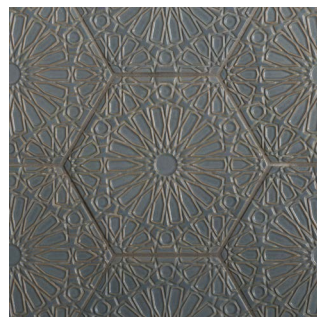

RECOMMENDED USAGE

*Recommended usage applications

FEZ BLANCO MATTE
1ANDBMAFEZDECO

FEZ BLANCO GLOSS
1ANDBGLALHDECO

*Recommended usage applications

FEZ ATLANTICO MATTE
1ANDATLALHDECO

*Recommended usage applications

MARRAKESH BLANCO MATTE
1ANDBMAMARDECO

MARRAKESH BLANCO GLOSS
1ANDBGLALHDECO

*Recommended usage applications

MARRAKESH ATLANTICO MATTE
1ANDATLALHDECO

WALKER ZANGER™

CALIFORNIA | GEORGIA | NEVADA | NEW YORK | NORTH CAROLINA | TEXAS