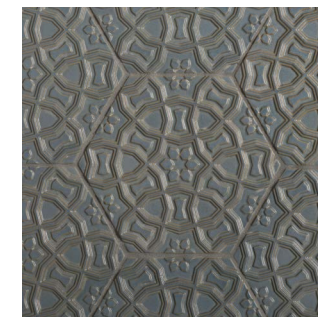

RECOMMENDED USAGE

*Recommended usage applications

FEZ BLANCO MATTE
1ANDBMAFEZDECO

FEZ BLANCO GLOSS
1ANDBGLALHDECO

*Recommended usage applications

FEZ ATLANTICO MATTE
1ANDATLALHDECO

*Recommended usage applications

MARRAKESH BLANCO MATTE
1ANDBMAMARDECO

MARRAKESH BLANCO GLOSS
1ANDBGLALHDECO

*Recommended usage applications

MARRAKESH ATLANTICO MATTE
1ANDATLALHDECO

WALKER ZANGER™

CALIFORNIA | GEORGIA | NEVADA | NEW YORK | NORTH CAROLINA | TEXAS