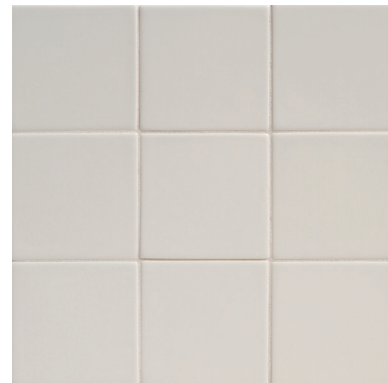

GAZEBO 4" x 4"
1RAMGAZ4
GLOSS FINISH