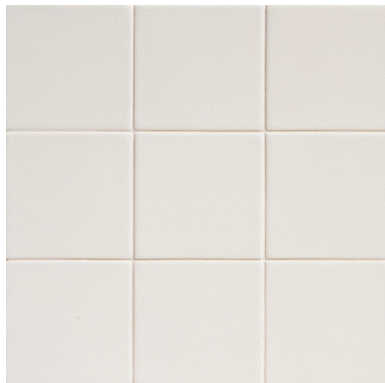

RECOMMENDED USAGE

3" x 6"

SIZE	THICKNESS	SF/PIECE	MATERIAL	FINISH
3" x 6"	3/8"	0.125	Ceramic	Crackle, Matte, Gloss

4" x 4"

SIZE	THICKNESS	SF/PIECE	MATERIAL	FINISH
4" x 4"	3/8"	0.11	Ceramic	Crackle, Matte, Gloss

FROST 4" x 4"
1RAMFRO4
CRACKLE FINISH