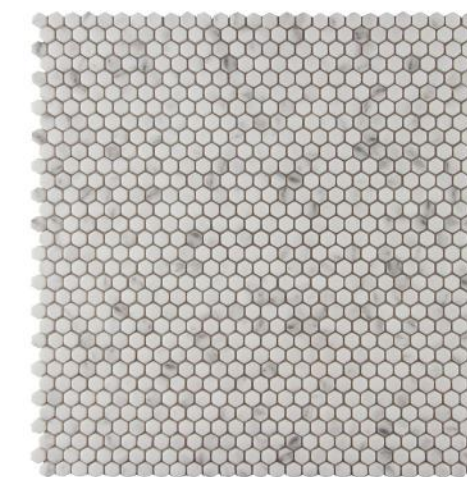

BLAZE MOSAIC

SIZE	THICKNESS	SF/PIECE	MATERIAL	FINISH
12-1/5" x 11-4/5"	1/4"	1.004	Recycled Glass	Honed

**BLOX MOSAIC**  
1STGBLOMMA

**LINX MOSAIC**  
1STGLINMMA

**PIXY MOSAIC**  
1STGPIXMMA

*For installation on shower floors on all products, please refer to TCNA guidelines and consult with your installer for proper waterproofing and sealing requirements. For further questions/information about additional usages, please consult with your installer.*