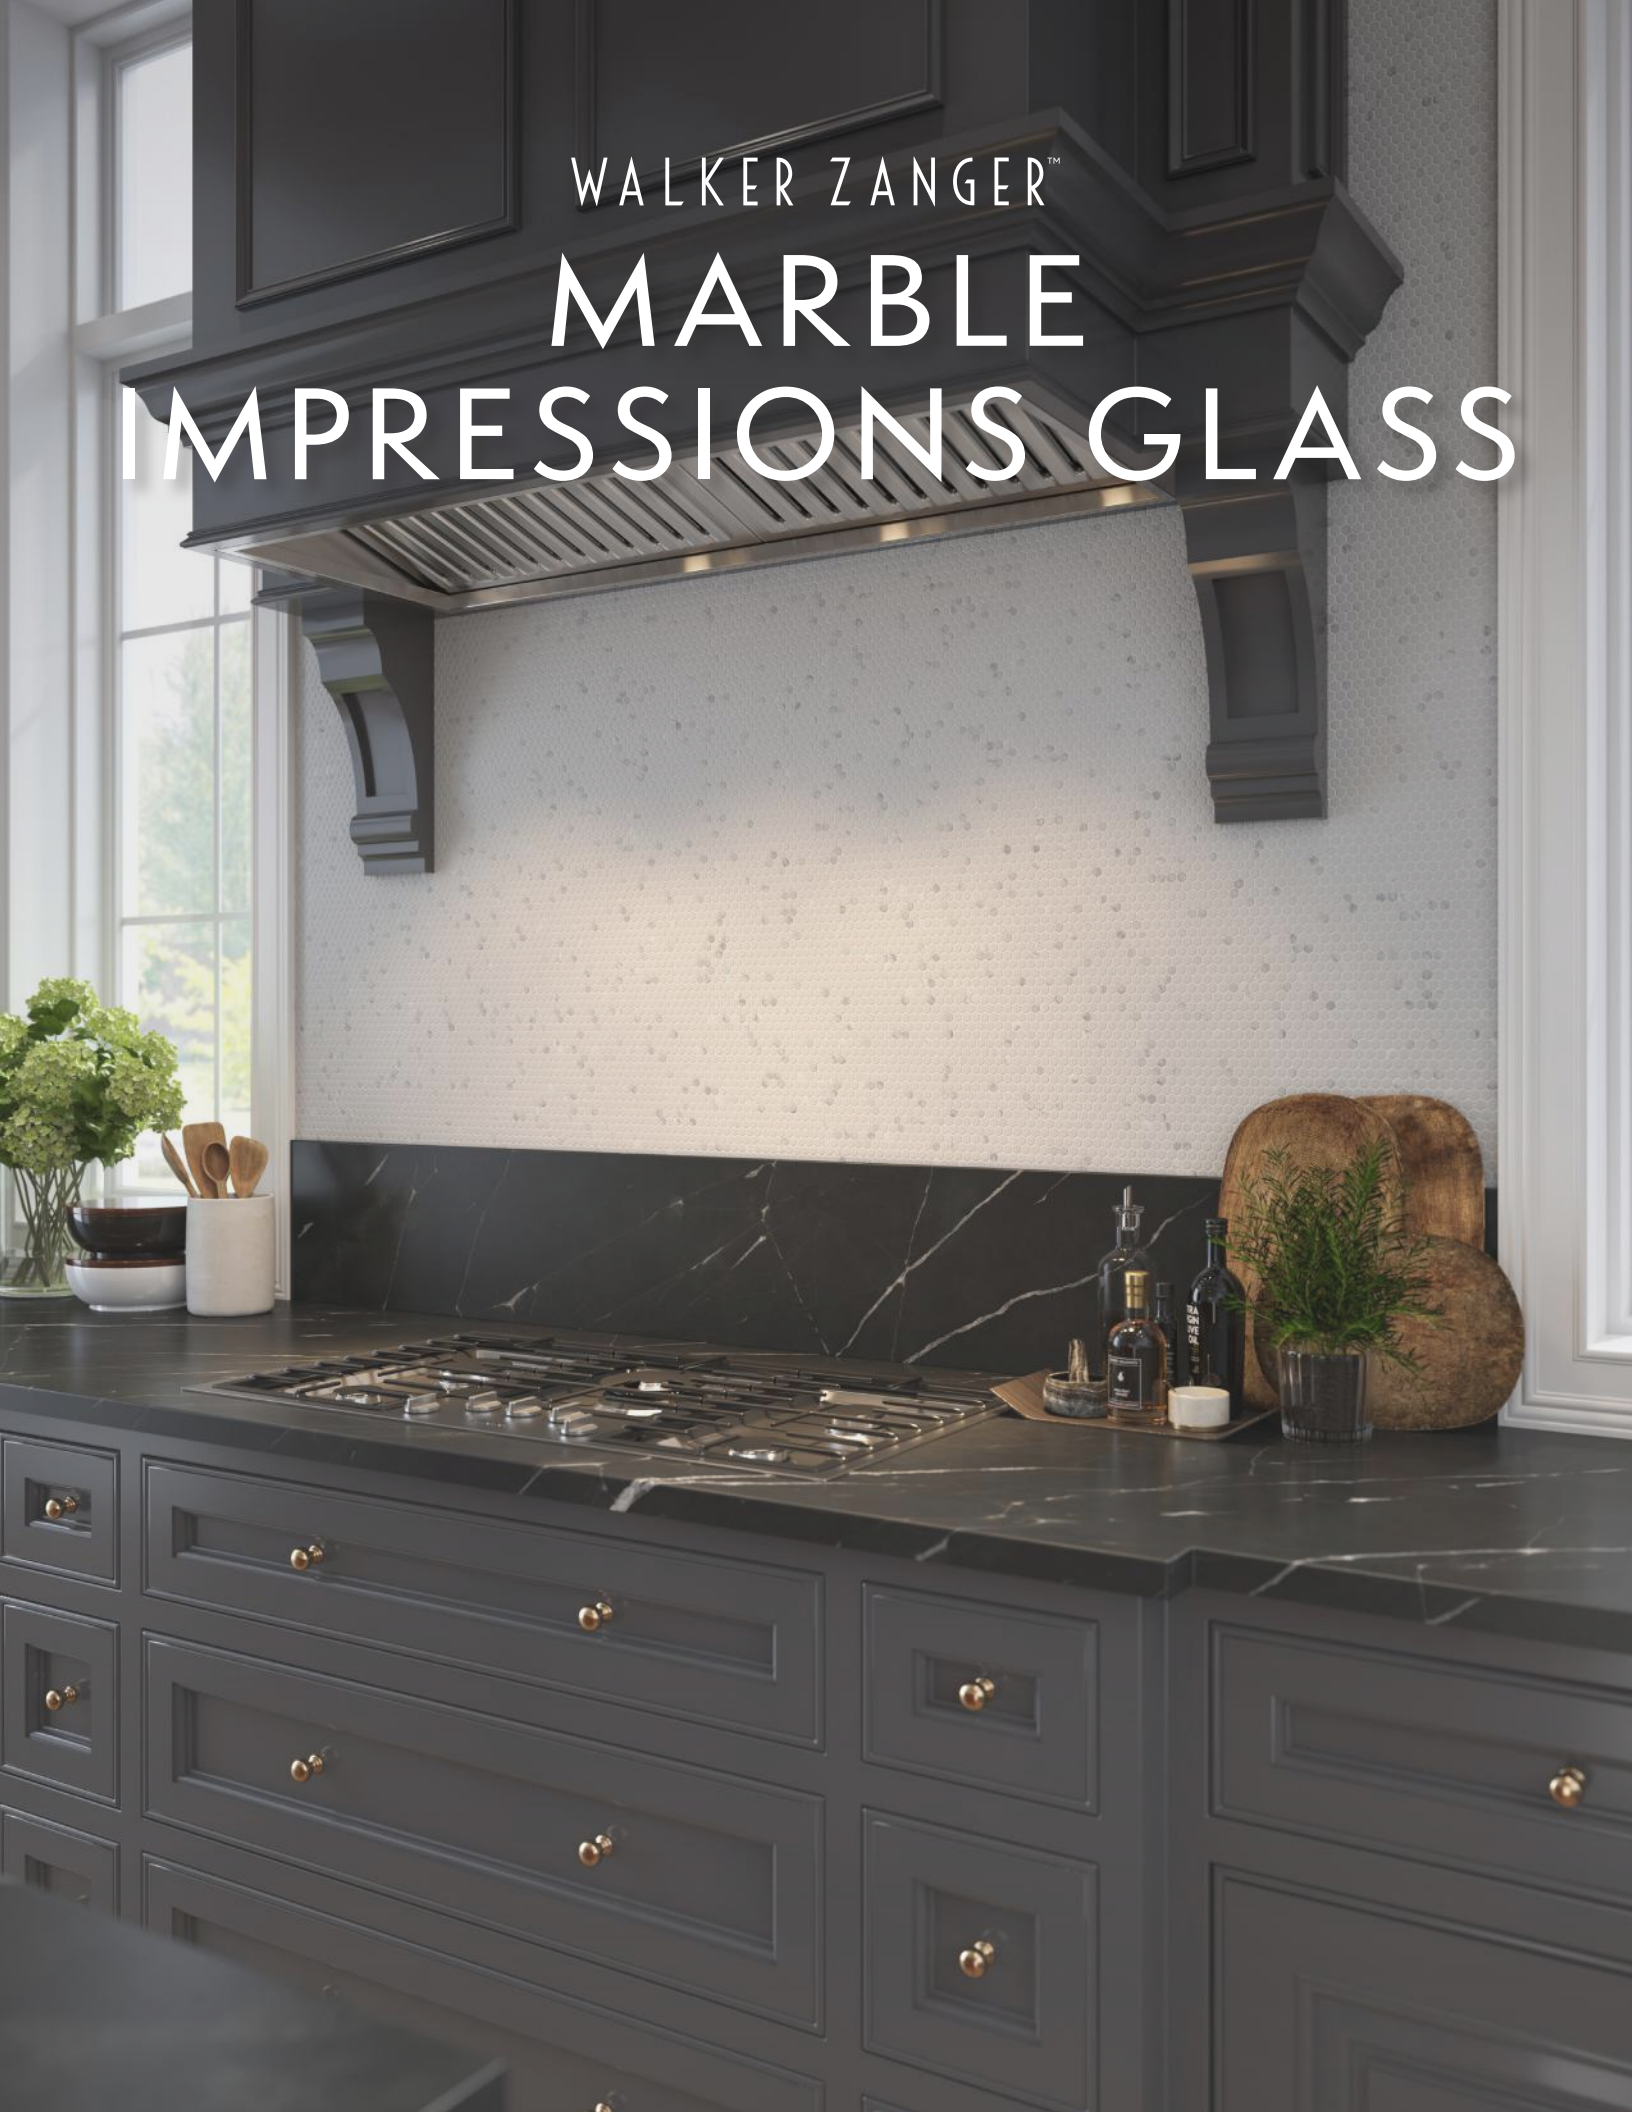

WALKER ZANGER™  
MARBLE  
IMPRESSIONS GLASS

Walker Zanger Studio:  
**Marble Impressions Glass**

Experience the elegance of Carrara marble on durable, recycled glass. Walker Zanger Studio's Marble Impressions Glass collection provides a sophisticated natural stone aesthetic for spaces where traditional marble may not be suitable. These environmentally conscious designs deliver luxury and quality without compromise, making them an ideal choice for both residential and commercial settings. Transform your interiors with stunning visuals and sustainable materials that elevate any environment.