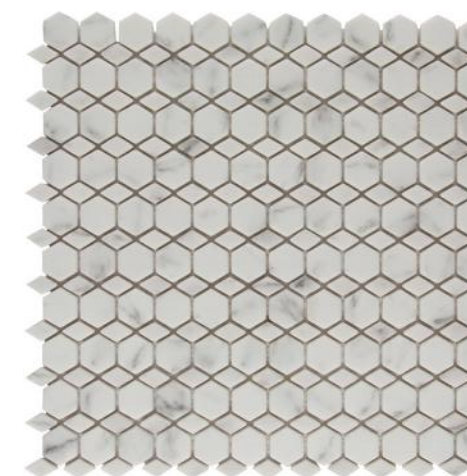

LINX MOSAIC
1STGLINMMA