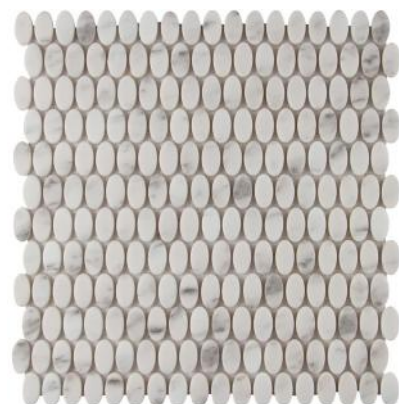

EYELET MOSAIC
1STGEYEMMA